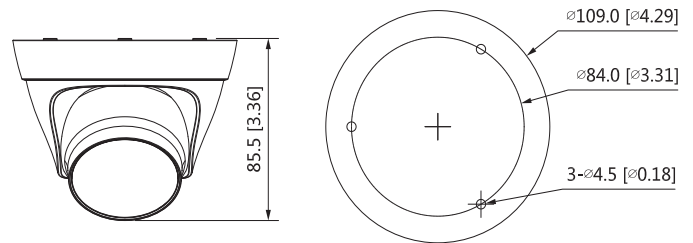

## Structure

Casing	Inner core: Metal + Plastic Cover: Plastic Decoration ring: Plastic Pedestal: Plastic
Product Dimensions	85.5 mm × Φ109 mm (3.4" × Φ4.3")
Net Weight	0.24 kg (0.5 lb)
Gross Weight	0.37 kg (0.8 lb)

## Dimensions (mm[inch])