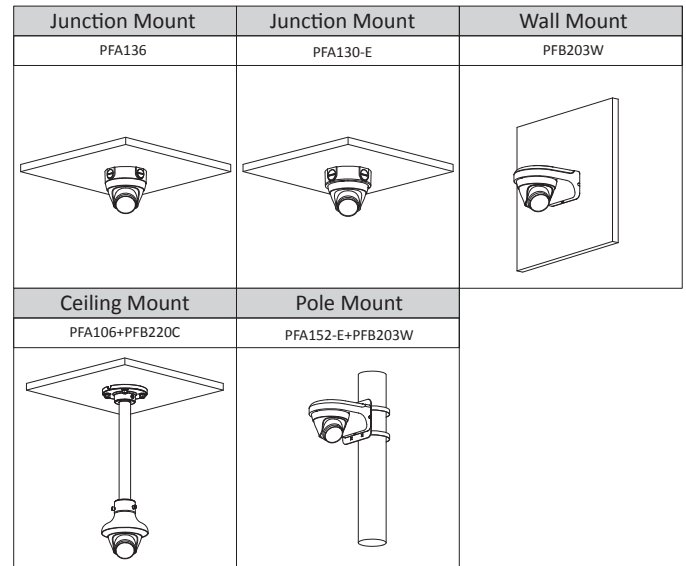

Entry Series | DH-IPC-HDW1239T1-LED-S5

Environment

Operating Conditions	-40°C to +60°C (-40°F to +140°F)/less than ≤ 95%
Storage Temperature	-40°C to +60°C (-40°F to +140°F)
Protection	IP67

Structure

Casing	Inner core: Metal + Plastic Cover: Plastic Decoration ring: Plastic Pedestal: Plastic
Product Dimensions	85.5 mm × Φ109 mm (3.4" × Φ4.3")
Net Weight	0.24 kg (0.5 lb)
Gross Weight	0.37 kg (0.8 lb)

Ordering Information

Type	Part Number	Description
2MP Camera	DH-IPC-HDW1239T1P-LED-S5	2MP Lite Full-colour Fixed-focal Eyeball Network Camera,PAL
	DH-IPC-HDW1239T1N-LED-S5	2MP Lite Full-colour Fixed-focal Eyeball Network Camera,NTSC
Accessories (optional)	PFA136	Junction Box
	PFA130-E	Junction Box
	PFB203W	Wall Mount
	PFA106	Mount Adapter
	PFB220C	Celling Mount
	PFA152-E	Pole Mount
	PFM321D	DC12V1A Power Adapter
	LR1002-1ET/1EC	Single-port Long Reach Ethernet over Coax Extender
	PFM900-E	Integrated Mount Tester