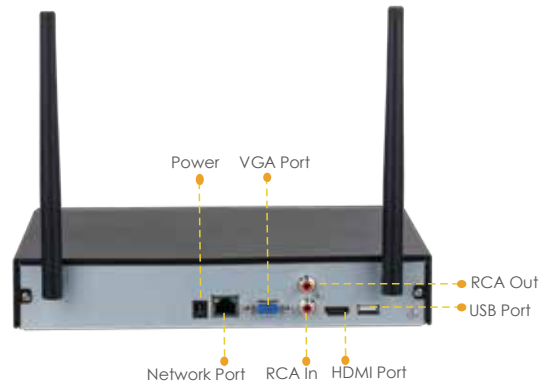

Wireless Recorder

4/8-Channel Wi-Fi NVR

The Wireless Recorder is used to record videos and secure your home or business. Without the limitation of the network cable, cameras connect to the recorder via Wi-Fi, and could be placed freely in any corner.

Front View

Back View

Specifications

System

IP Camera Input: 4/8 Channels
 Wired Max. Input: 40Mbps
 Wireless Max .Input: 16Mbps
 Operation Display: WEB/GUI/Imou APP

Video

Video In: 4/8 Channels
 Video Out: 1 HDMI/1 VGA