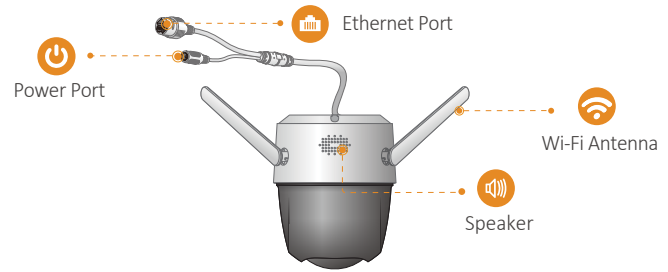

Scare away unwelcome visitors with built-in spotlight and 110dB security siren

IP66

Weatherproof from dust and water

Two-way Talk

Real-time communicate with people at the camera

Diversified Storage

Supports NVR, Cloud Storage or Micro SD card (up to 256GB)

Alarm Notification

Sends instant motion-activated alerts to your mobile phone

Wi-Fi Connection

IEEE802.11b/g/n(2.4GHz)

Smart Tracking

Automatically tracks moving objects

Stay close with what you care

With Cloud service, you will have access to what you care as long as Internet is available. You can record daily or motion videos on Cloud and playback anytime anywhere.