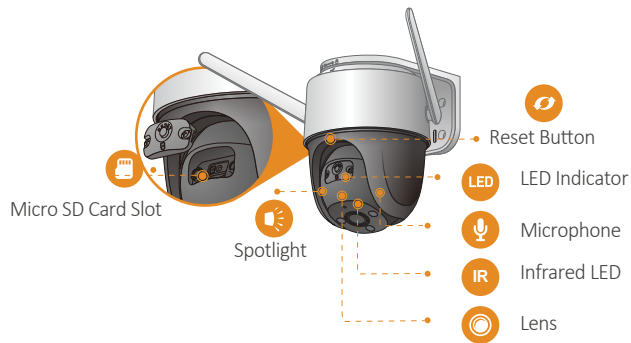

Full  Color

Cruiser 4MP

Model: IPC-S42FP/IPC-S42FN

4MP H.265 Cruiser Wi-Fi Camera

Cruiser 4MP delivers 4MP live monitoring with a choice of 3.6mm/6mm lens option, With 4MP QHD live monitoring and 0~355° pan & 0~90° tilt features, Cruiser ensures every corner of your home completely covered. It supports four night vision modes for clear-as day clarity even in pitch dark. With IP66 certified, the camera can be used outdoors under different weather conditions. With built-in spotlight and 110dB security siren, Cruiser actively keeps unwelcome visitors away from what you care about.

Scare away unwelcome visitors with built-in spotlight and 110dB security siren

IP66

Weatherproof from dust and water

Two-way Talk

Real-time communicate with people at the camera

Diversified Storage

Supports NVR, Cloud Storage or Micro SD card (up to 256GB)

Alarm Notification

Sends instant motion-activated alerts to your mobile phone

Wi-Fi Connection

IEEE802.11b/g/n(2.4GHz)

Smart Tracking

Automatically tracks moving objects

Stay close with what you care

With Cloud service, you will have access to what you care as long as Internet is available. You can record daily or motion videos on Cloud and playback anytime anywhere.

Specifications

Camera

1/2.7" 4 Megapixel Progressive CMOS
 4MP(2560x 1440)
 Night Vision: 30m(98ft) Distance
 3.6mm/6mm Fixed Lens
 Field of View: 3.6mm: 88° (H), 46° (V), 107° (D)
 6mm: 54° (H), 30° (V), 64° (D)
 355° Pan & 0~90° Tilt