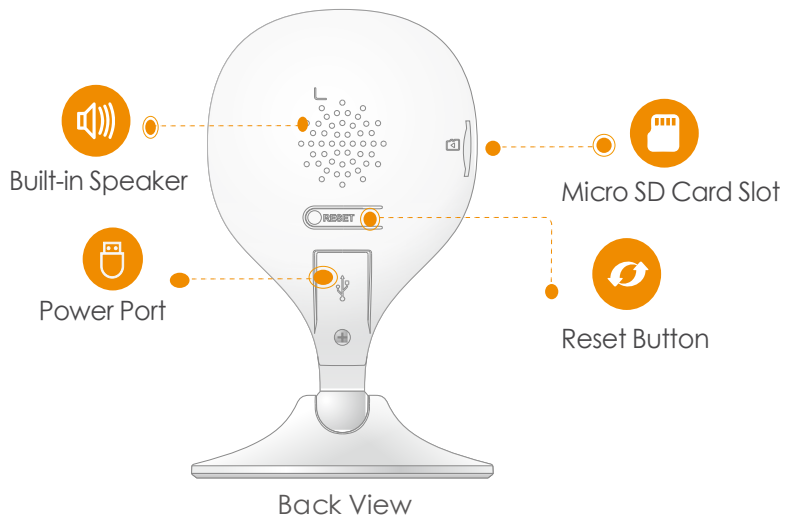

1080P Full HD

See more than 720P

Human Detection

Quickly find human targets in you home

Built-in Siren

Scare stangers away from your home

Abnormal Sound Alarm

Sends alerts to your smartphone when it detects abnormal sound

Two-way Talk

Communicate with family and pets easily

Wi-Fi Connection

IEEE802.11b/g/n(2.4GHz)

Stay close with what you care

With Cloud service, you will have access to what you care as long as Internet is available. You can record daily or motion videos on Cloud and playback anytime anywhere.

Specifications

Camera

1/2.9" 2 Megapixel Progressive CMOS
 2MP (1920 x 1080)
 Night Vision: 10m(33ft) Distance
 3.6mm Fixed Lens
 Field of View : 89° (H), 46° (V), 108° (D)

Video & Audio

Video Compression : H.264
 Up to 20fps Frame Rate
 16x Digital Zoom
 Two-way Audio

General

DC 5V1A Power Supply
 Power Consumption: <3.6W
 Working Environment: -10° C ~ +45° C, Less Than 95%RH
 Dimensions: 68 x 33 x 106.6mm (2.7 x 1.3 x 4.2 inch)
 Weight: 90.5g (0.20lb)
 CE, FCC

What's in the box