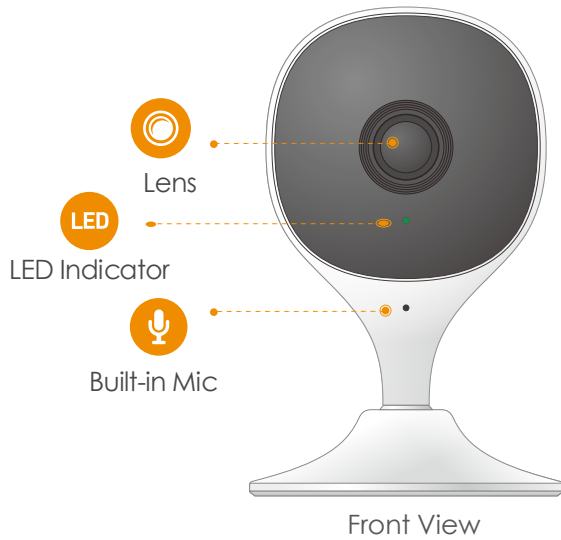

Imou

IPC - C22SP

Cue 2E-D

1080P Wi-Fi Camera

With 1080P Full HD live monitoring and two-way audio, Cue 2E lets you stay in touch with your family. Human Detection quickly finds human targets in images and immediately sends a notification to your smartphone, allowing you to monitor what matters without receiving annoying false alerts.

1080P Full HD

See more than 720P

Human Detection

Quickly find human targets in you home

Built-in Siren

Scare stangers away from your home

Abnormal Sound Alarm

Sends alerts to your smartphone when it detects abnormal sound

Two-way Talk

Communicate with family and pets easily

Wi-Fi Connection

IEEE802.11b/g/n(2.4GHz)

Stay close with what you care

With Cloud service, you will have access to what you care as long as Internet is available. You can record daily or motion videos on Cloud and playback anytime anywhere.

Specifications

Camera

1/2.9" 2 Megapixel Progressive CMOS
 2MP (1920 x 1080)
 Night Vision: 10m(33ft) Distance
 3.6mm Fixed Lens
 Field of View : 89° (H), 46° (V), 108° (D)

Video & Audio

Video Compression : H.264
 Up to 20fps Frame Rate
 16x Digital Zoom
 Two-way Audio